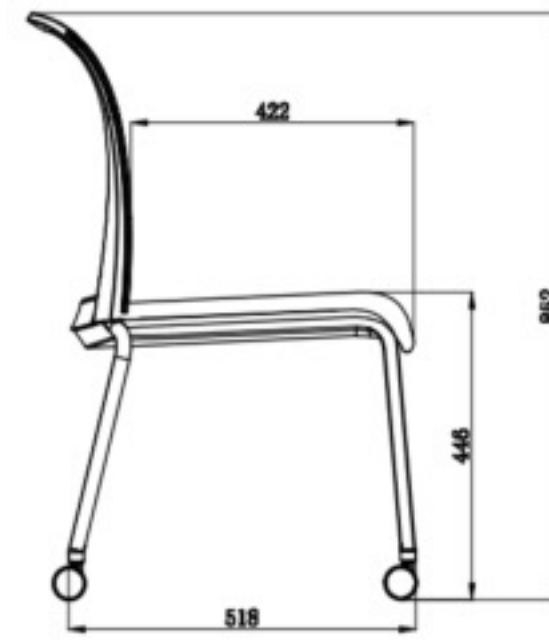

FLY MESH

FEATURES:

- Black Mesh
- Moulded Seat Foam in Black Fabric Seat
- 4 legged 2mm thick black frame
- Castor Fitted
- 120kg weight rating

FLY MESH		DIMENSIONS (mm)				
OVERALL			SEAT			
H	W	D	H	D		
852	516	518	446	422		

NESS

FEATURES:

- Black Mesh
- Black Fabric Seat
- Black Sled Frame
- Stackable up to 5 chairs on Floor
- 120 kg weight rating

NESS		DIMENSIONS (mm)				
OVERALL			SEAT			
H	W	D	H	D		
-	-	-	-	-		