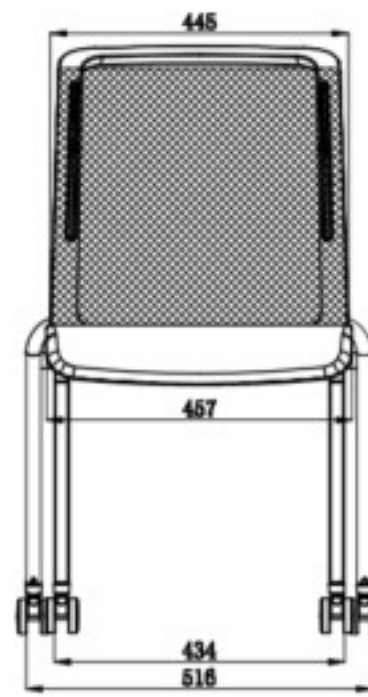

FLY MESH

FEATURES:

- Black Mesh
- Moulded Seat Foam in Black Fabric Seat
- 4 legged 2mm thick black frame
- Castor Fitted
- 120kg weight rating

FLY MESH		DIMENSIONS (mm)				
OVERALL			SEAT			
H	W	D	H	D		
852	516	518	446	422		

NESS

FEATURES:

- Black Mesh
- Black Fabric Seat
- Black Sled Frame
- Stackable up to 5 chairs on Floor
- 120 kg weight rating

NESS		DIMENSIONS (mm)				
OVERALL			SEAT			
H	W	D	H	D		
-	-	-	-	-		